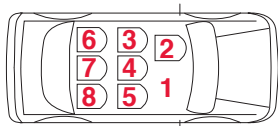

ALFA ROMEO		
156	2004	3 5
159	2005	3 5
GT	2005	3 5
BRERA	2006	3 5
MITO	2008	3 5
GIULIETTA	2010	3 5
AUDI		
A2	2000	2 3
A3, S3	2003	3 5
A4, S4, RS4	2000	3 5
A4	2002	2 3 5
A4	2007	2 3 5
S4, RS4	2000	3 5
A5	2007	2 3 5
S5	2007	2 3 5
A6, S6, RS6	1998	3 5
A6, S6	2004	2 3 5
A8, S8	1998	2 4
A8, S8	2002	3 5
Q7	2006	2 3 5
R8	2007	2
A7	2010	2 3
S5	2009	2 3 5
A1	2010	3 5
BENTLEY		
CONTINENTAL GT	2003	2 3 5
CONTINENTAL GT	2006	2 3 5
CONTINENTAL FLYING SPUR	2005	2 3 5
BMW		
1	2005	3 5
3	1998	3 5
3	2001	3 5

3	2000	3 5
3	2009	2 3 5
X3	2004	3 5
5	2001	3 5
5	2004	3 5
6		3 5
7	2001	3 5
X5	2000	3 5
X5	2006	3 5
X6	2008	3 5
X1	2009	3 5
MINI COOPER CLUBMAN	2007	3 5
MINI COOPER MAN	2010	3 5
MINI COOPER	2004	3 5
CADILLAC		
SRX	2004	3 5
STS	2005	3 4 5
ESCALADE	2006	3 5
BLS	2006	3 5
CTS	2007	3 5
XLR	2004	2
CHEVROLET		
AVEO	2006	3 5
CAPTIVA	2006	3 5
EPICA	2006	3 5
KALOS	2004	3 5
LACETTI	2004	3 5
MATIZ	2001	3 5
NUBIRA	2004	3 5
CRUCE	2009	3 5
ORLANDO	2011	3 5
HHR	2007	3 5
SPARK	2009	3 5
CHRYSLER		
DODGE AVENGER	2007	3 5
DODGE RAM	2002	3 5 7
DODGE NITRO	2007	3 5