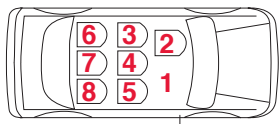

FIESTA	2008	3 5
KA	2009	3 5
KUGA	2008	3 5
HONDA		
ACCORD	2003	3 5
CIVIC	2000	3 5
CR-V	2002	3 5
FR-V	2004	2 3 5
JAZZ	2001	3 5
LEGEND	2006	3 5
STREAM	2000	3 5
HUMMER		
H2	2004	3 5
H3	2005	3 5
HYUNDAI		
ACCENT, EXCEL, PONY, VERNA	2002	3 5
COUPÉ	2001	3 5
ELANTRA	2002	3 5
GETZ	2002	3 5
GRANDEUR	2005	3 5
MATRIX	2002	3 5
SANTAFE	2002	3 5
SONATA, SONICA	2001	3 5
TERRACAN	2002	3 5
TUCSON	2004	3 5
XG250, XG300, XG350	2002	3 5
H1	2008	3 5
i10	2008	3 5
i20	2009	3 5

i30	2007	3 5
ix35	2010	3 5
ix55	2009	3 5
ix40	2008	3 5
JAGUAR		
S-TYPE	2000	3 5
XJ	2003	3 5
XK	2006	3 5
X-TYPE	2001	3 5
XF	2008	3 5
JEEP		
GRAND CHEROKKE	2003	3 5
CHEROKEE	2001	3 5
COMMANDER	2006	3 4 5
COMPASS	2006	3 5
PATRIOT	2007	3 5
WRANGLER	2007	3 5
KIA		
SORENTO	2002	3 5
PRO-CCEED	2008	3 5
SOUL	2008	3 5
VENGA	2009	3 5
CARENS	2002	3 5
CARNIVAL	2003	3 5
CEE'D	2007	3 5
CERATO	2004	3 5
MAGENTIS	2002	3 5
MENTOR	2002	3 5
SEPHIA	2002	3 5
SHUMA	2002	3 5
SPECTRA	2002	3 5
OPIRUS	2003	3 5
PICANTO	2004	3 5
RIO	2002	3 5
SPORTAGE	2004	3 5
LANCIA		
DELTA	2008	3 5